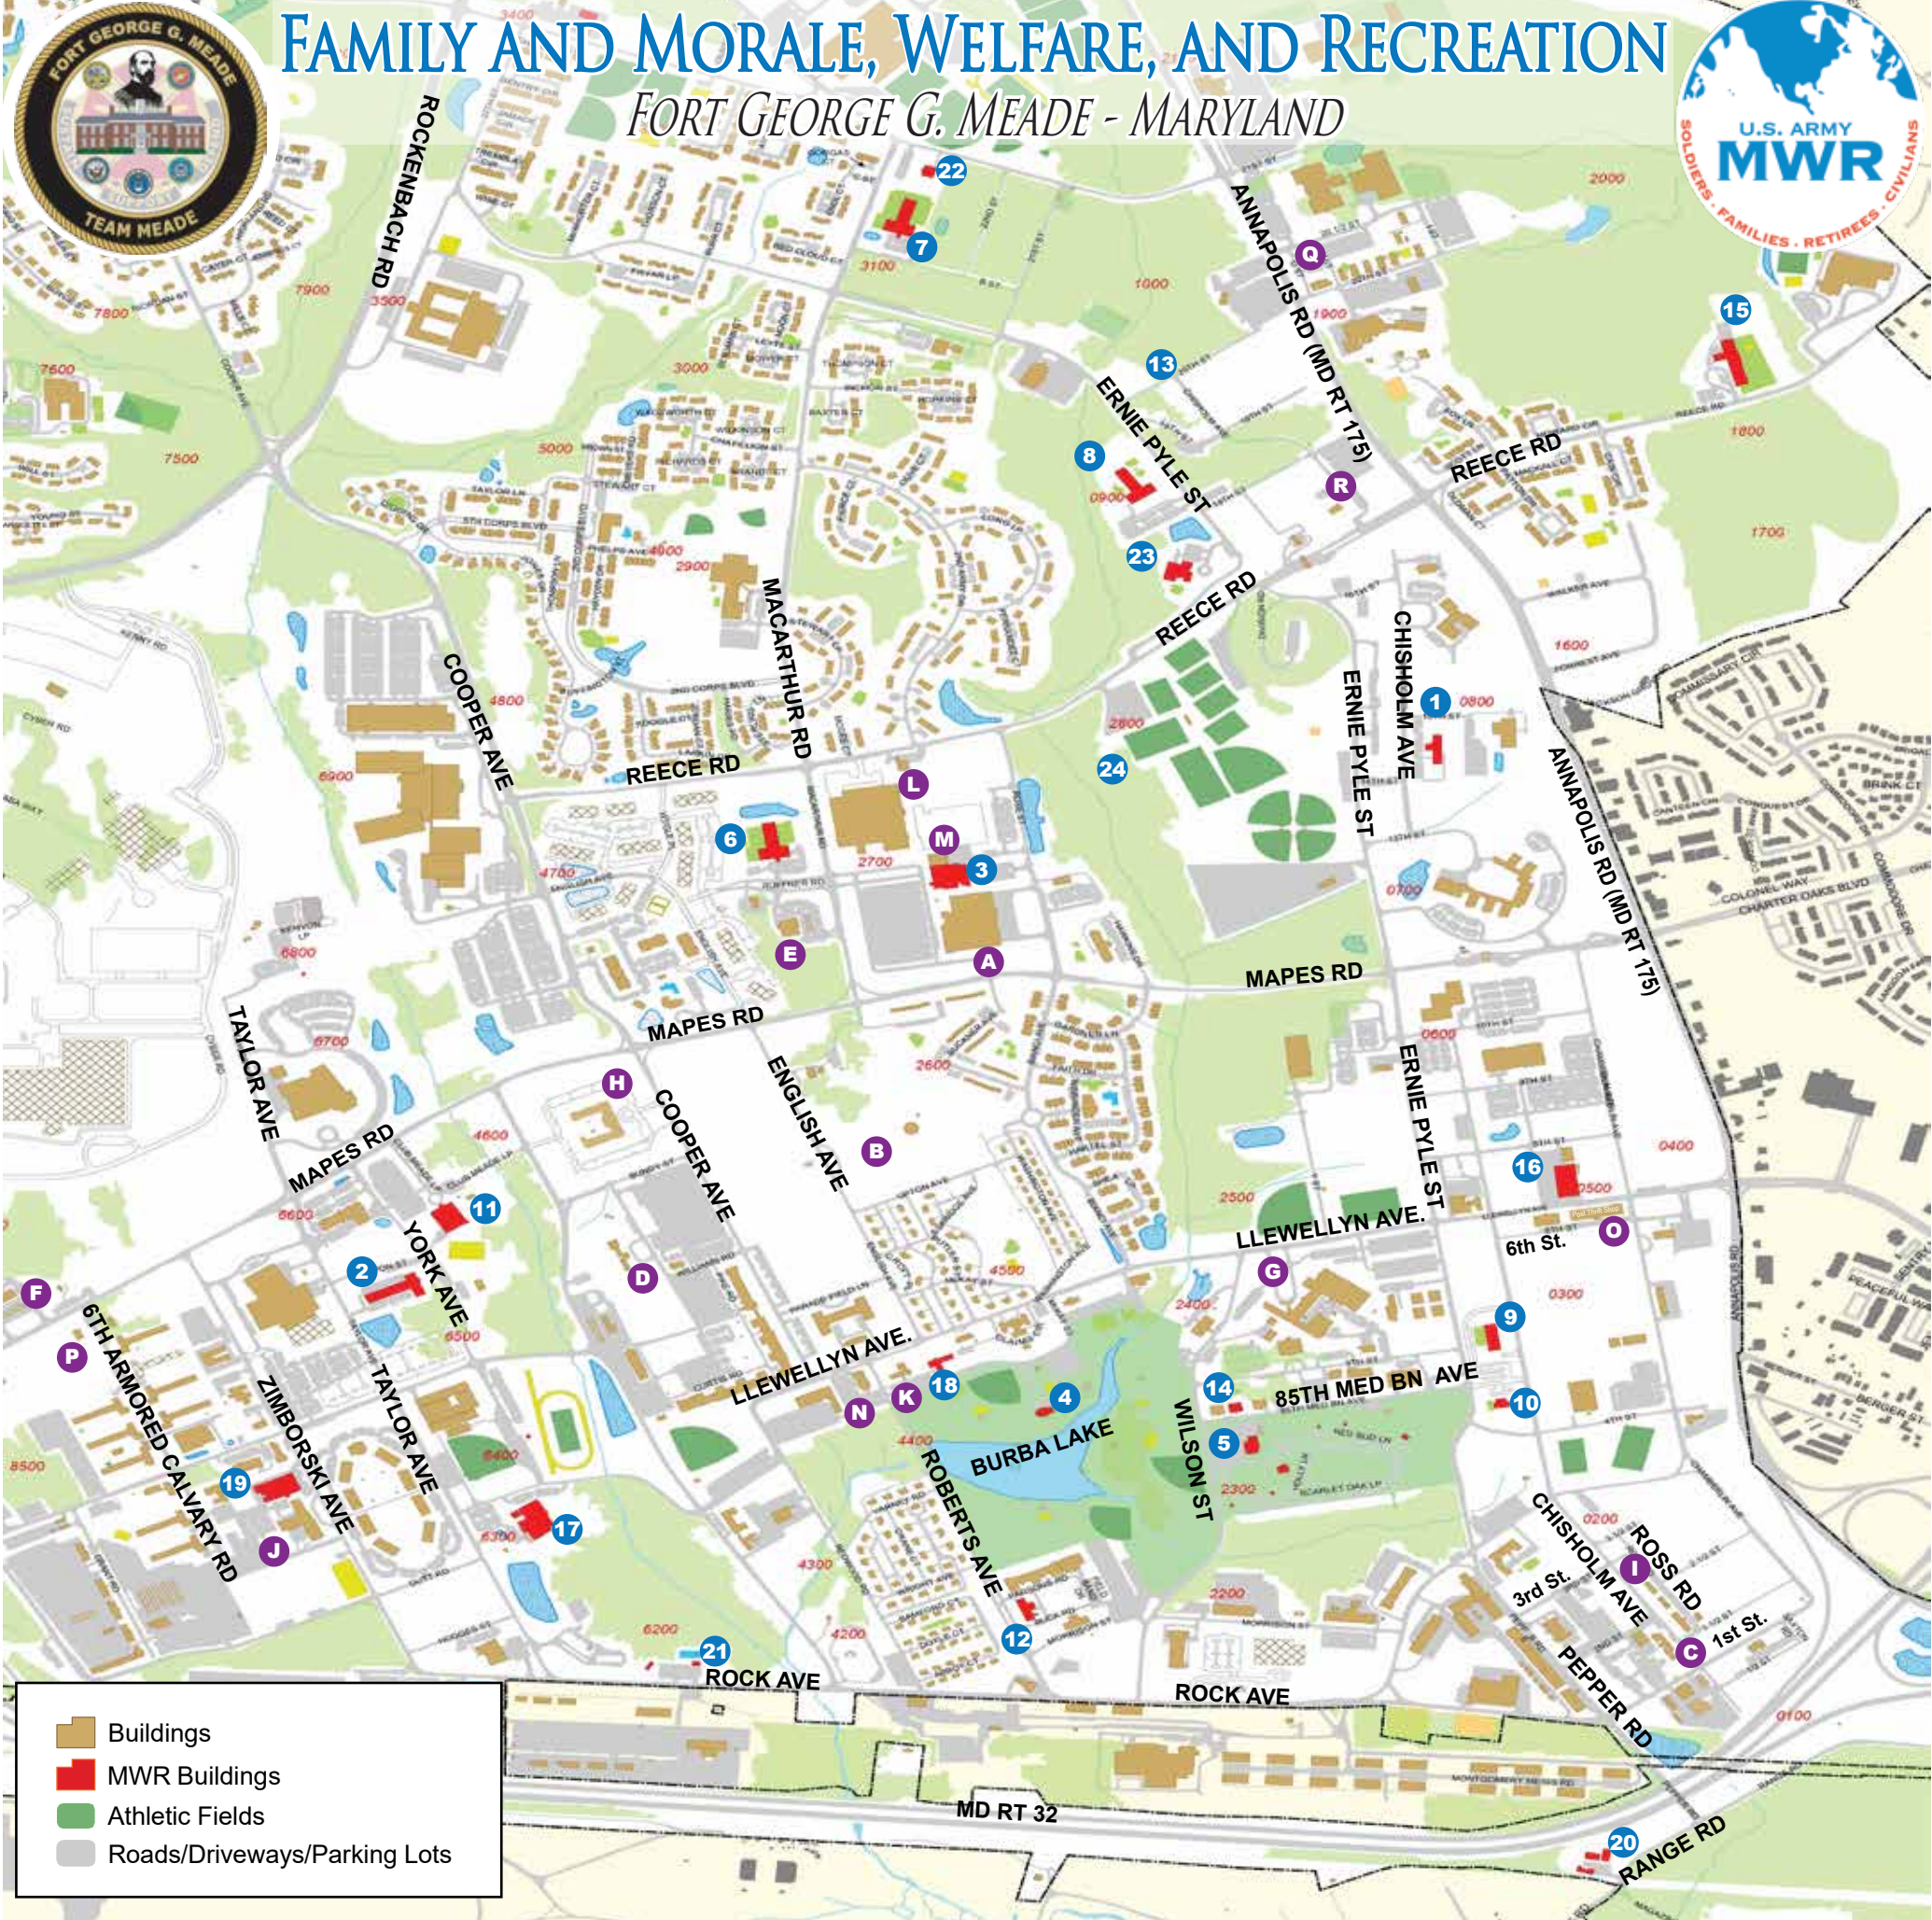

FAMILY AND MORALE, WELFARE, AND RECREATION

FORT GEORGE G. MEADE - MARYLAND

Buildings
 MWR Buildings
 Athletic Fields
 Roads/Driveways/Parking Lots

MWR LOCATIONS AS OF JULY 2017

LEGEND

Airman & Family Readiness Center (AFRC)	1	Family Child Care	8	Post Office (USPS)	M
Army Community Service Center (ACS)	1	Fleet and Family Support Center	C	Post Theater	N
Arts and Crafts Center	2	Fort Meade Museum	D	Post Thrift Shop	O
Automotive Skills Center	2	Fort Meade Pavilion	16	Re-Sale Lot (POV Car Sales)	21
Bowling, The Lanes Fort Meade	3	Gaffney Fitness Center/Mullins Field	17	RV Storage Lot Reservations	5
Burba Park Cottage	4	Gas Station/Shoppette/Class VI (AAFES)	E	School Age Center I	15
Camp Meade RV Park	5	Gas Station/Shoppette	F	School Age Center II	23
Check-It-Out (Outdoor Recreational Equipment)	5	Kimbrough Ambulatory Care Center	G	School Liaison Office	15
Child Development Center I (CDC I)	6	Leisure Travel Services (LTS)	2	Youth Sports Program	15
Child Development Center II (CDC II)	7	Library, Medal of Honor Memorial	18	Swimming Pool-Indoor (Gaffney Fitness Center)	17
Child Development Center III (CDC III)	8	Lodging - IHG Candlewood Suites	H	USO	P
Child Development Center IV (CDC IV)	9	Marine Corps CPAC	I	Veterinary Treatment Facility (VTF)	Q
CDC Home	10	McGill Training Center	J	Visitor Control Center (Reece Rd. Gate)	R
Club Meade	11	CYS Youth Center	22	Youth Sports Complex	24
Commissary	A	Murphy Field House	19		
Constitution Park	B	Outdoor Recreation	5		
DFMWR- Administration Offices (Directorate of Family and Morale, Welfare, and Recreation)	12	Parent Central Services (CYS)	15		
Dog Park	13	Pet Care Center	20		
Family Advocacy Program	14	Post Chapel	K		
		Post Exchange & Food Court (AAFES)	L		

Map provided by the GIS Center, US Army Garrison Fort George G. Meade, October 2014. All information is subject to change without notice. The GIS Center makes no representation that the information herein is absolutely accurate or complete.