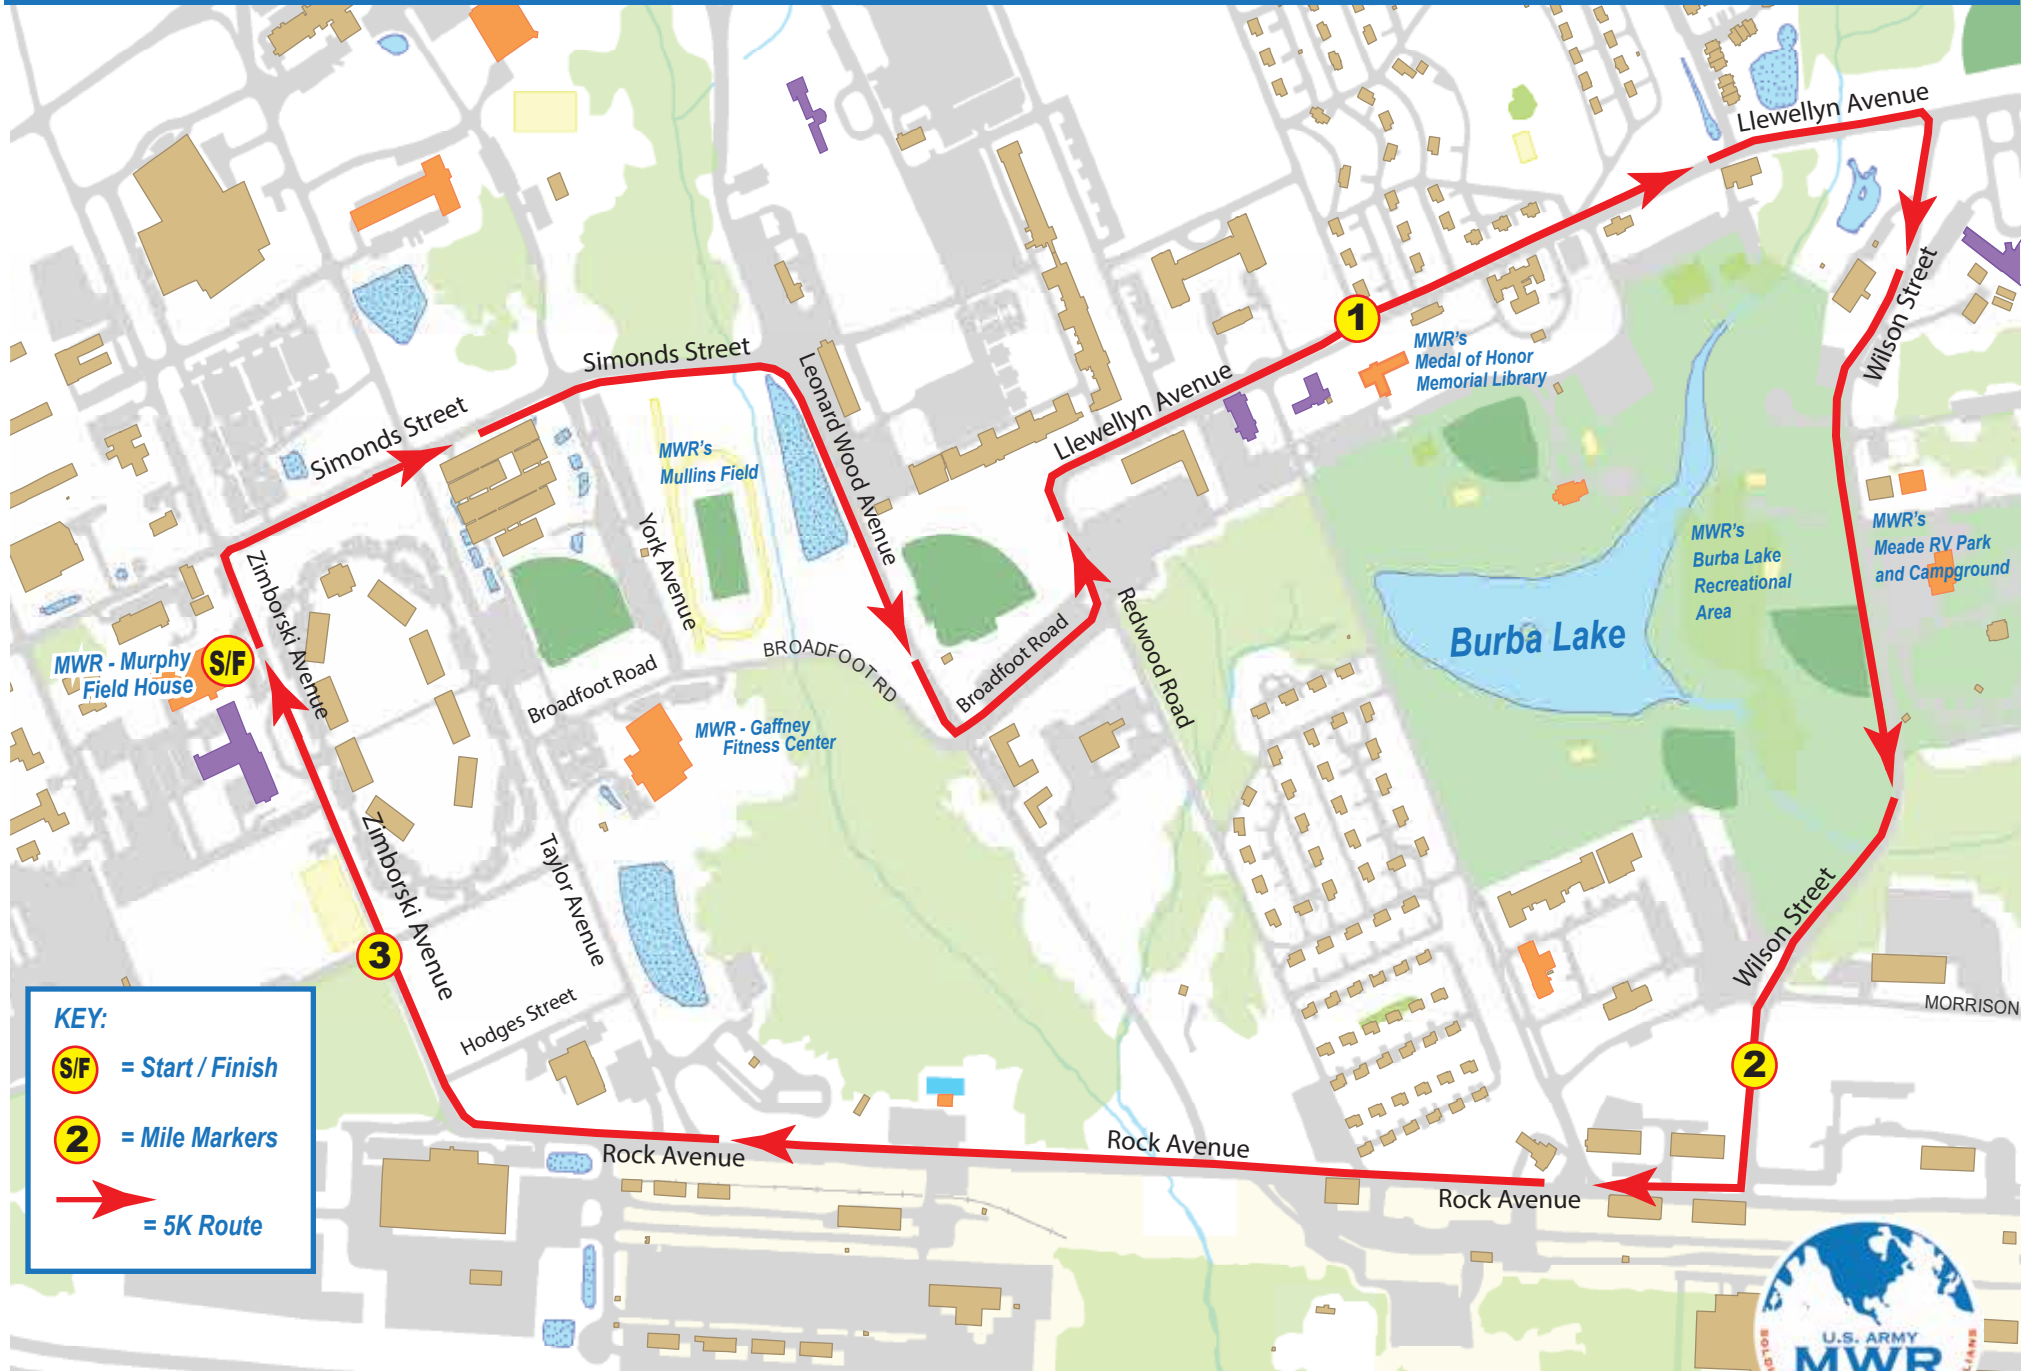

# Murphy Field House 5K Route

**KEY:**

- S/F** = Start / Finish
- 2** = Mile Markers
- = 5K Route