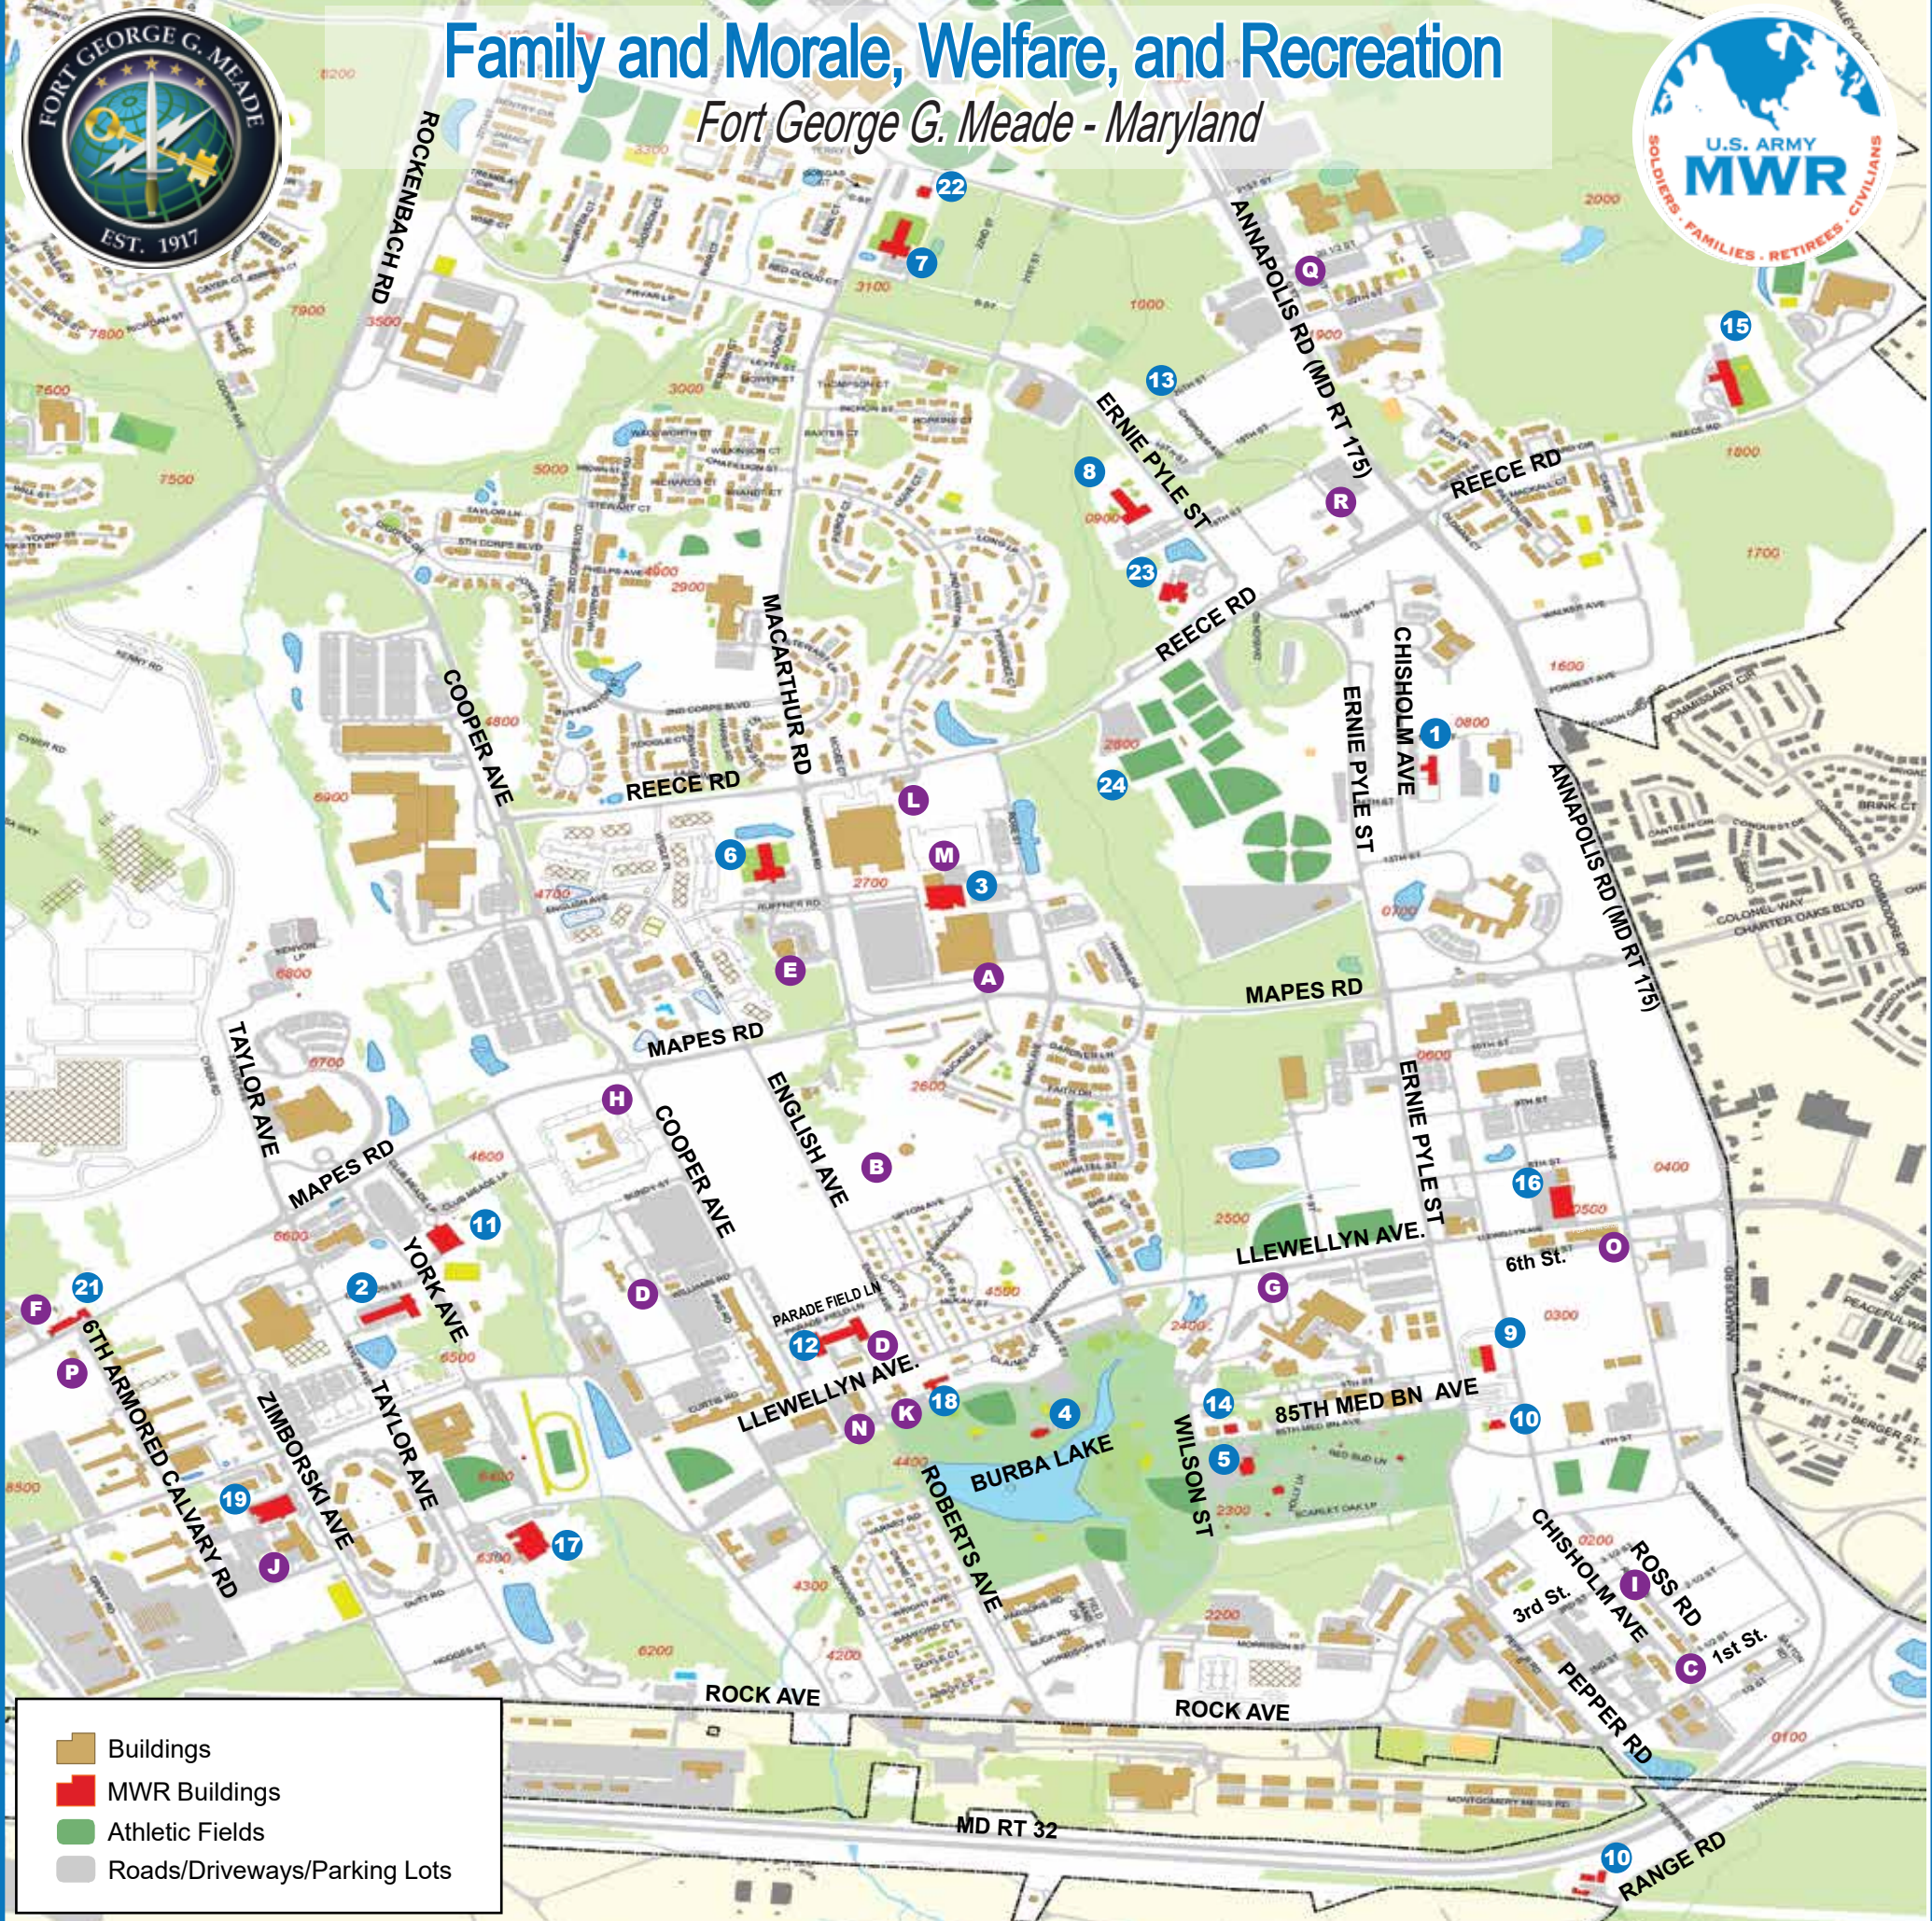

Family and Morale, Welfare, and Recreation

Fort George G. Meade - Maryland

MWR locations as of July 2019

LEGEND

Airman & Family Readiness Center (AFRC)	1	Family Advocacy Program	14	Post Office (USPS)	M
Army Community Service Center (ACS)	1	Family Child Care (CYS)	6	Post Theater	N
Arts and Crafts Center	2	Fleet and Family Support Center	C	Post Thrift Shop	O
Automotive Skills Center	2	Garrison Headquarters	D	Re-Sale Lot (POV Car Sales)	21
Bowling; The Lanes Fort Meade	3	Gaffney Fitness Center / Mullins Field	17	RV Storage Lot Reservations	5
Burba Park Cottage	4	Gas Station/Shoppette/Class VI (AAFES)	E	School Age Center I (SAC I)	15
Camp Meade RV Park & Campground	5	Gas Station/Shoppette (AAFES)	F	School Age Center II (SAC II)	23
Check-It-Out (Outdoor Recreational Equipment)	5	Kimbrough Ambulatory Care Center	G	School Liaison Office (CYS)	15
Child Development Center I (CDC I)	6	Leisure Travel Services (LTS)	2	Youth Sports Program (CYS)	23
Child Development Center II (CDC II)	7	Library; Medal of Honor Memorial	18	Swimming; Indoor Pool (Gaffney Fitness Center)	17
Child Development Center III (CDC III)	8	Lodging; IHG Candlewood Suites	H	USO	P
Child Development Center IV (CDC IV)	9	Marine Corps CPAC	I	Veterinary Treatment Facility (VTF)	Q
Child Development Center Home (CDC Home)	10	McGill Training Center	J	Visitor Control Center (Reece Road Gate)	R
Club Meade	11	Youth Center (Child & Youth Services - CYS)	22	Youth Sports Complex (CYS)	24
Commissary	A	Murphy Field House	19		
Constitution Park	B	Outdoor Recreation Office	5		
DFMWR- Administration Offices (Directorate of Family and Morale, Welfare, and Recreation)	12	Parent Central Services (CYS)	15		
Dog Park	13	Pet Boarding; Family Pet Care Center	20		
Event Tent / Large Pavilion	16	Post Chapel	K		
		Post Exchange & Food Court (AAFES)	L		