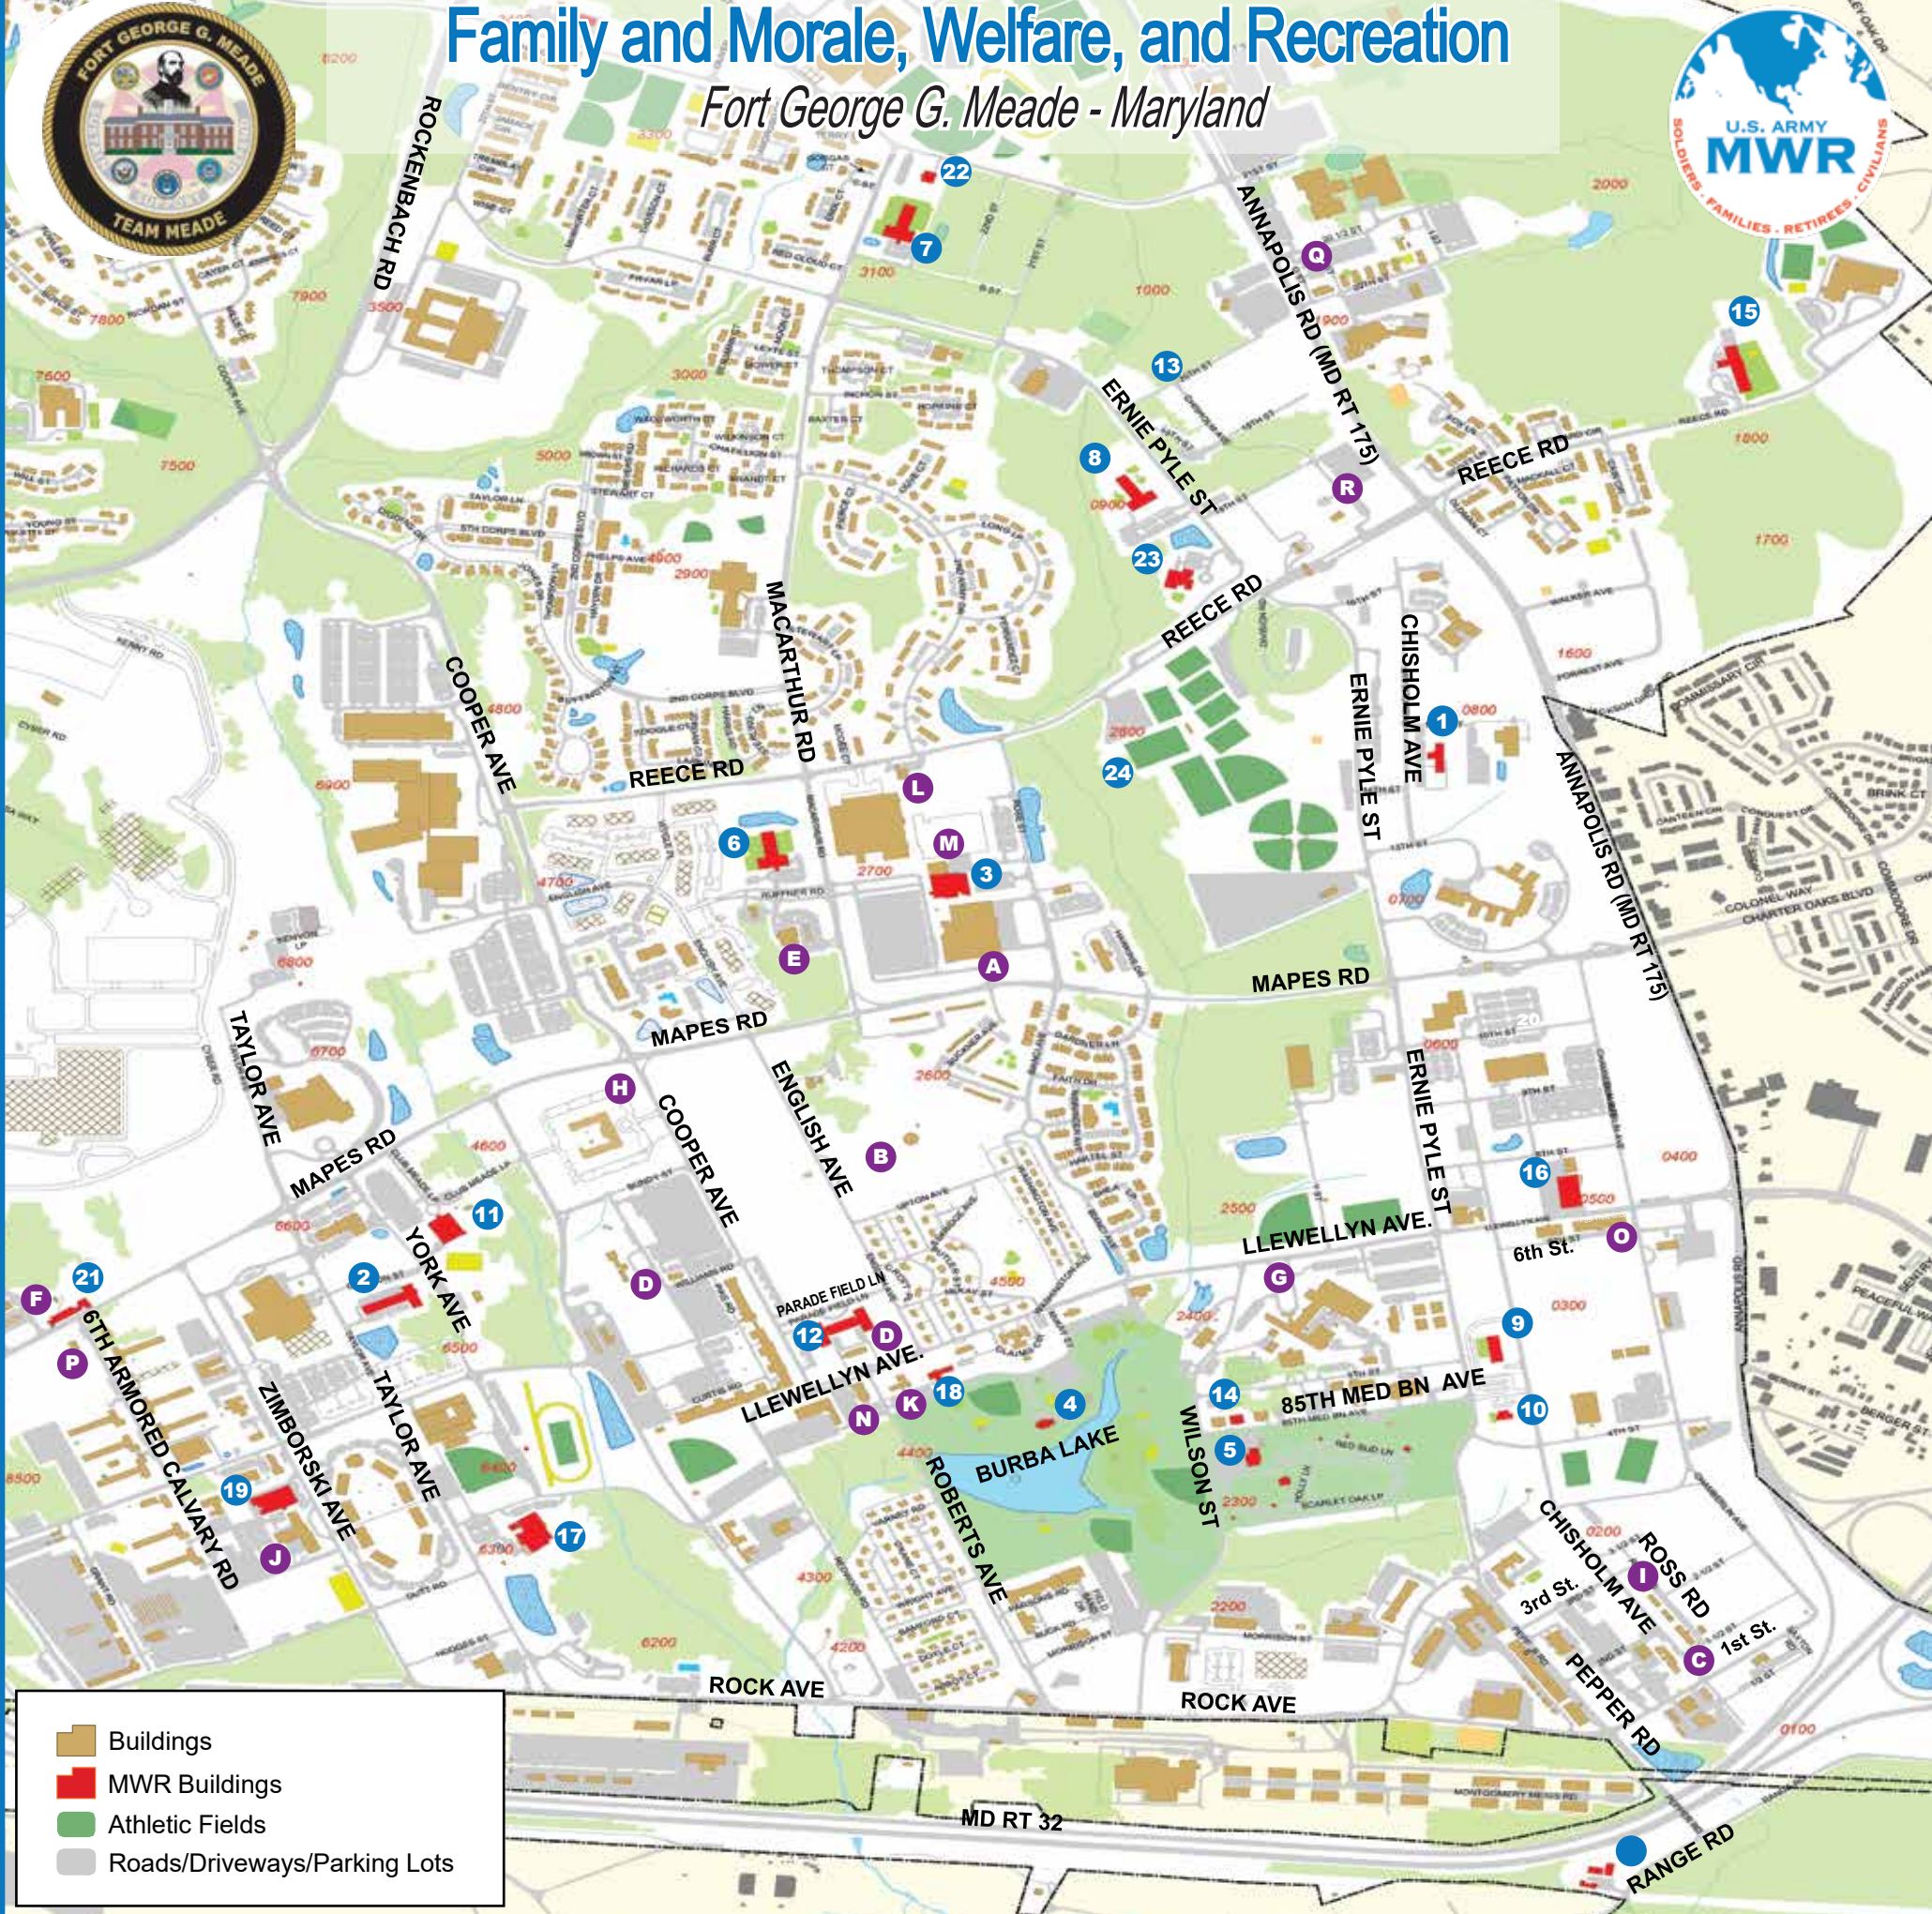

Family and Morale, Welfare, and Recreation

Fort George G. Meade - Maryland

MWR locations as of January 2019

LEGEND

Airman & Family Readiness Center (AFRC)	1	Family Child Care (CYS)	6	Post Office (USPS)	M
Army Community Service Center (ACS)	1	Fleet and Family Support Center	C	Post Theater	N
Arts and Crafts Center	2	Fort Meade Pavilion	16	Post Thrift Shop	O
Automotive Skills Center	2	Garrison Headquarters	D	Re-Sale Lot (POV Car Sales)	21
Bowling; The Lanes Fort Meade	3	Gaffney Fitness Center / Mullins Field	17	RV Storage Lot Reservations	5
Burba Park Cottage	4	Gas Station/Shoppette/Class VI (AAFES)	E	School Age Center I (SAC I)	15
Camp Meade RV Park & Campground	5	Gas Station/Shoppette	F	School Age Center II (SAC II)	23
Check-It-Out (Outdoor Recreational Equipment)	5	Kimbrough Ambulatory Care Center	G	School Liaison Office (CYS)	15
Child Development Center I (CDC I)	6	Leisure Travel Services (LTS)	2	Youth Sports Program (CYS)	23
Child Development Center II (CDC II)	7	Library; Medal of Honor Memorial	18	Swimming; Indoor Pool (Gaffney Fitness Center)	17
Child Development Center III (CDC III)	8	Lodging; IHG Candlewood Suites	H	USO	P
Child Development Center IV (CDC IV)	9	Marine Corps CPAC	I	Veterinary Treatment Facility (VTF)	Q
Child Development Center Home (CDC Home)	10	McGill Training Center	J	Visitor Control Center (Reece Road Gate)	R
Club Meade	11	Youth Center (Child & Youth Services - CYS)	22	Youth Sports Complex (CYS)	24
Commissary	A	Murphy Field House	19		
Constitution Park	B	Outdoor Recreation Office	5		
DFMWR- Administration Offices (Directorate of Family and Morale, Welfare, and Recreation)	12	Parent Central Services (CYS)	15		
Dog Park	13	Pet Boarding; Family Pet Care Center	20		
Family Advocacy Program	14	Post Chapel	K		
		Post Exchange & Food Court (AAFES)	L		