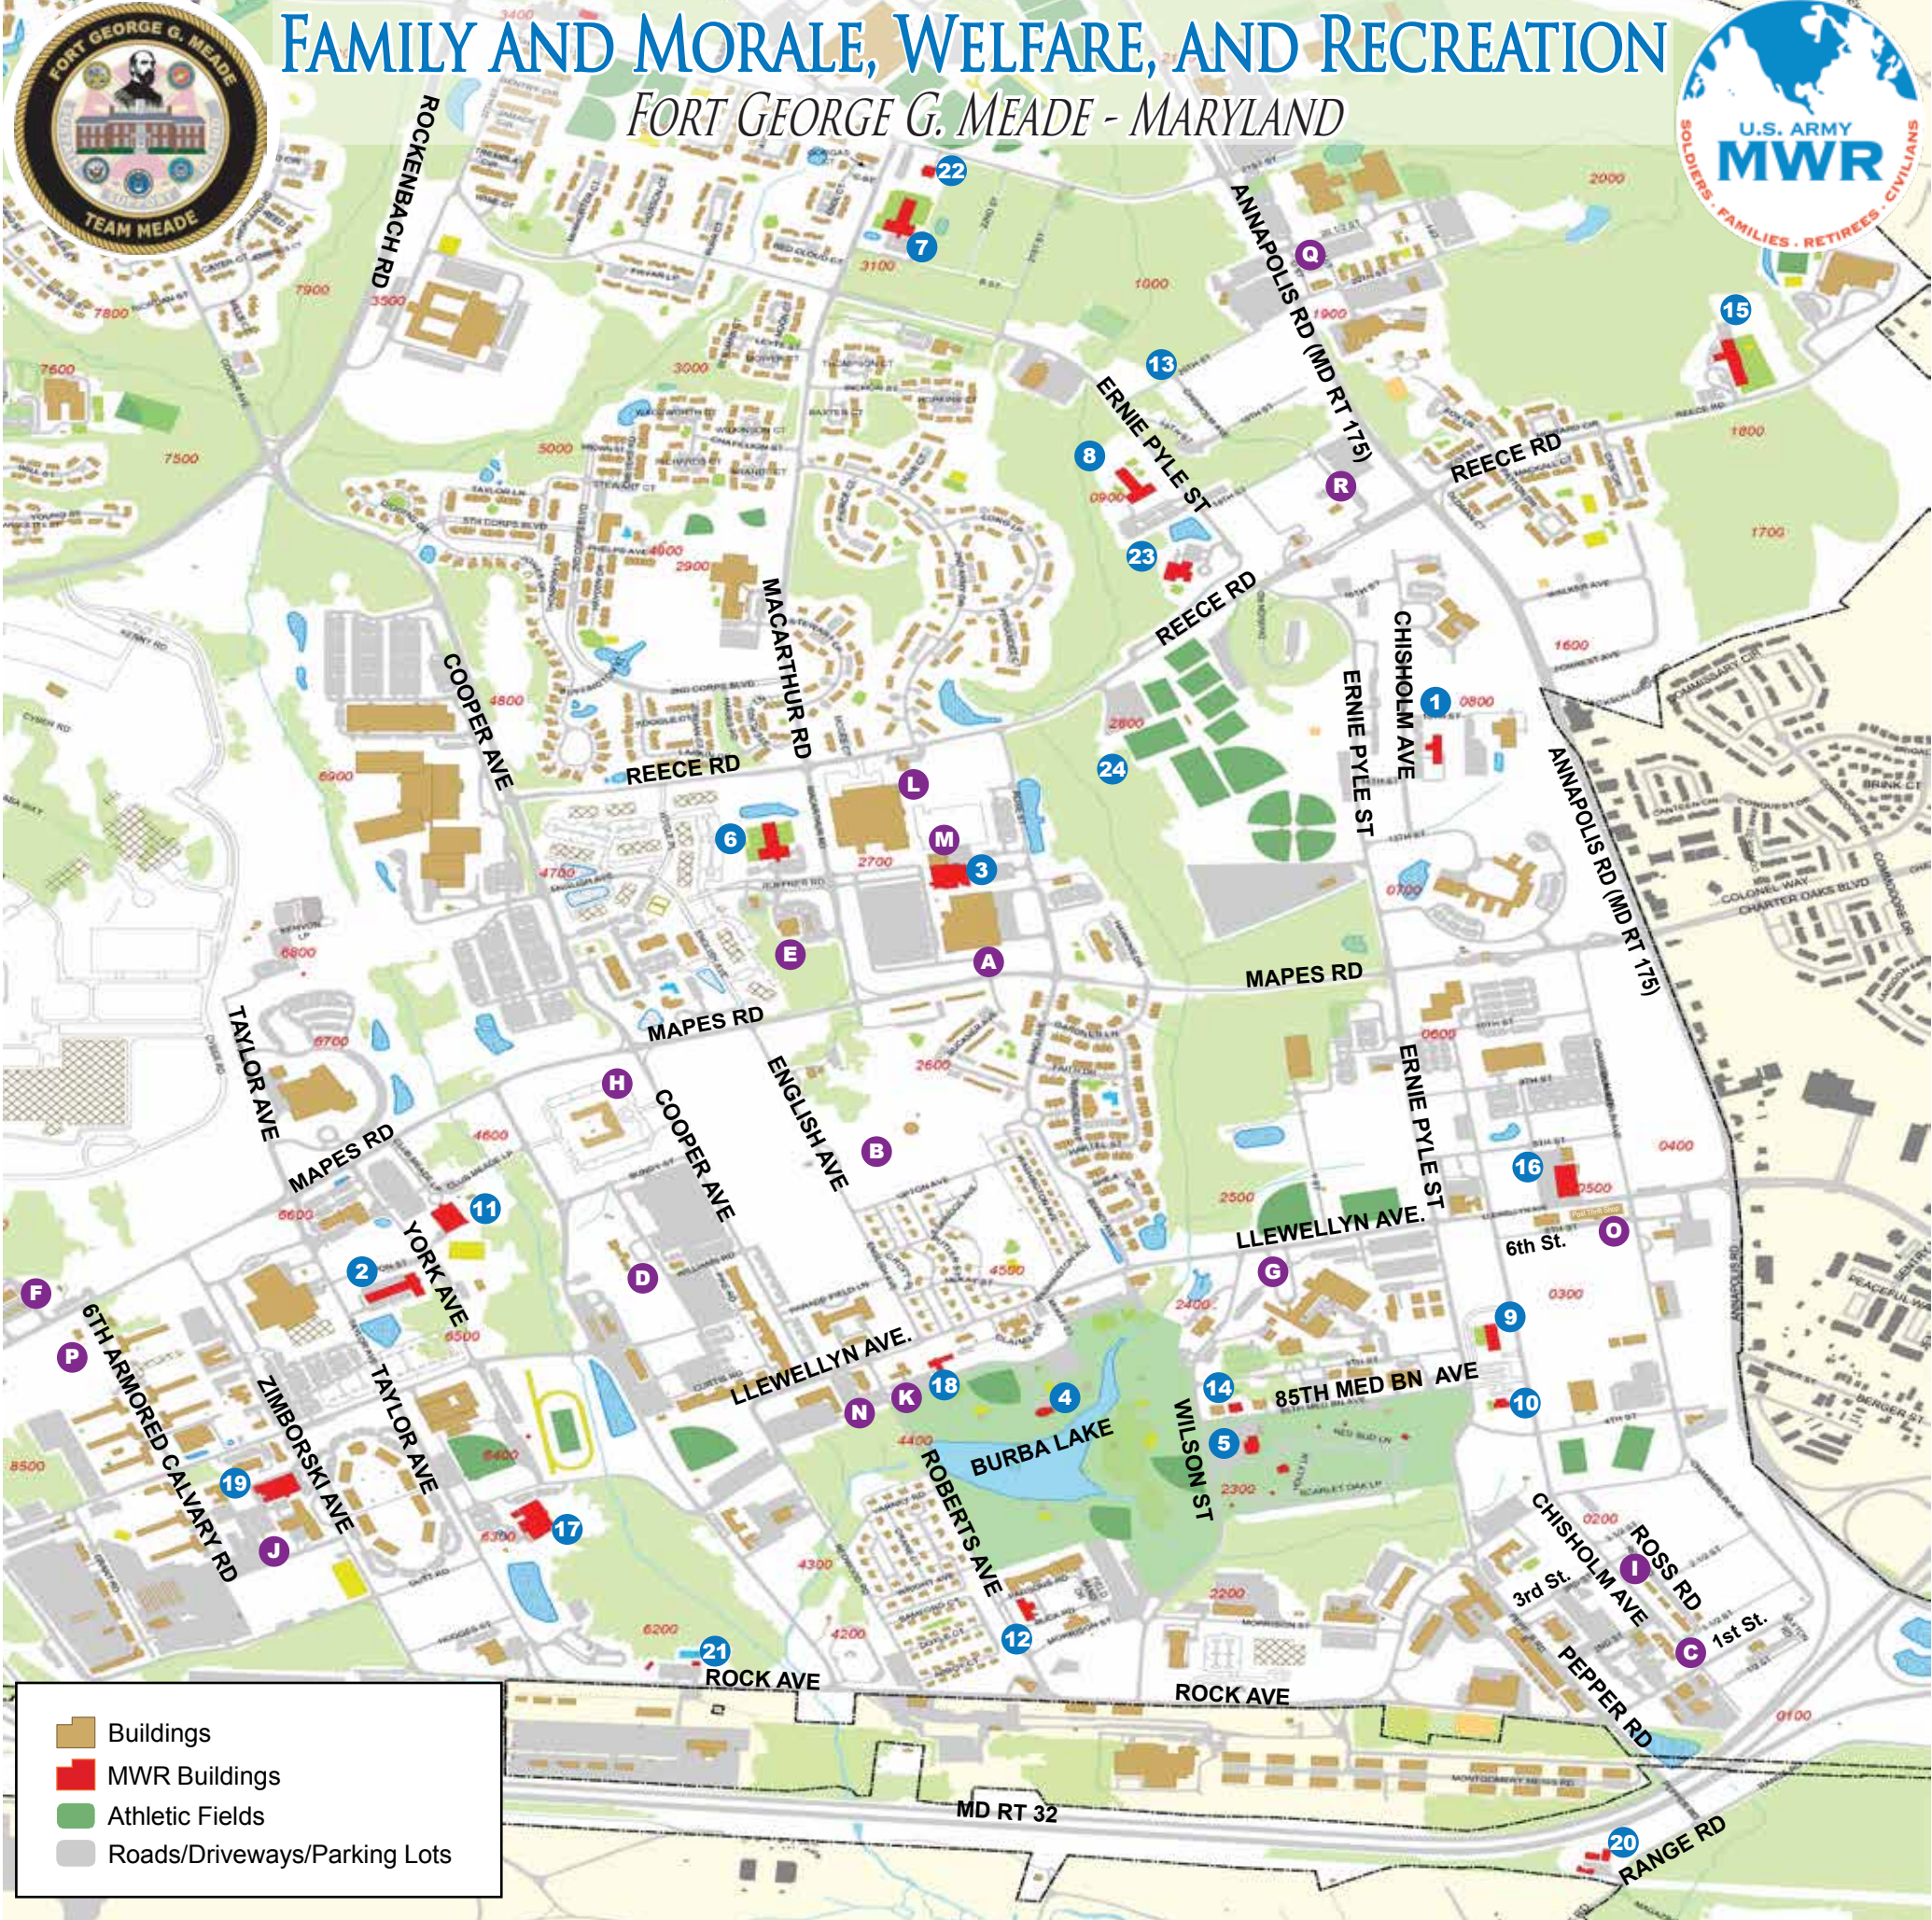

FAMILY AND MORALE, WELFARE, AND RECREATION

FORT GEORGE G. MEADE - MARYLAND

Buildings
 MWR Buildings
 Athletic Fields
 Roads/Driveways/Parking Lots

MWR LOCATIONS AS OF JULY 2017

LEGEND

Airman & Family Readiness Center (AFRC)	1	Family Child Care	15	Post Office (USPS)	M
Army Community Service Center (ACS)	1	Fleet and Family Support Center	C	Post Theater	N
Arts and Crafts Center	2	Fort Meade Museum	D	Post Thrift Shop	O
Automotive Skills Center	2	Fort Meade Pavilion	16	Re-Sale Lot (POV Car Sales)	21
Bowling, The Lanes Fort Meade	3	Gaffney Fitness Center/Mullins Field	17	RV Storage Lot Reservations	5
Burba Park Cottage	4	Gas Station/Shoppette/Class VI (AAFES)	E	School Age Center I	15
Camp Meade RV Park	5	Gas Station/Shoppette	F	School Age Center II	23
Check-It-Out (Outdoor Recreational Equipment)	5	Kimbrough Ambulatory Care Center	G	School Liaison Office	15
Child Development Center I (CDC I)	6	Leisure Travel Services (LTS)	2	Youth Sports Program	15
Child Development Center II (CDC II)	7	Library, Medal of Honor Memorial	18	Swimming Pool-Indoor (Gaffney Fitness Center)	17
Child Development Center III (CDC III)	8	Lodging - IHG Candlewood Suites	H	USO	P
Child Development Center IV (CDC IV)	9	Marine Corps CPAC	I	Veterinary Treatment Facility (VTF)	Q
CDC Home	10	McGill Training Center	J	Visitor Control Center (Reece Rd. Gate)	R
Club Meade	11	Middle School-Teen Youth Center	22	Youth Sports Complex	24
Commissary	A	Murphy Field House	19		
Constitution Park	B	Outdoor Recreation	5		
DFMWR- Administration Offices (Directorate of Family and Morale, Welfare, and Recreation)	12	Parent Central Services (CYS)	15		
Dog Park	13	Pet Care Center	20		
Family Advocacy Program	14	Post Chapel	K		
		Post Exchange & Food Court (AAFES)	L		

Map provided by the GIS Center, US Army Garrison Fort George G. Meade, October 2014. All information is subject to change without notice. The GIS Center makes no representation that the information herein is absolutely accurate or complete.