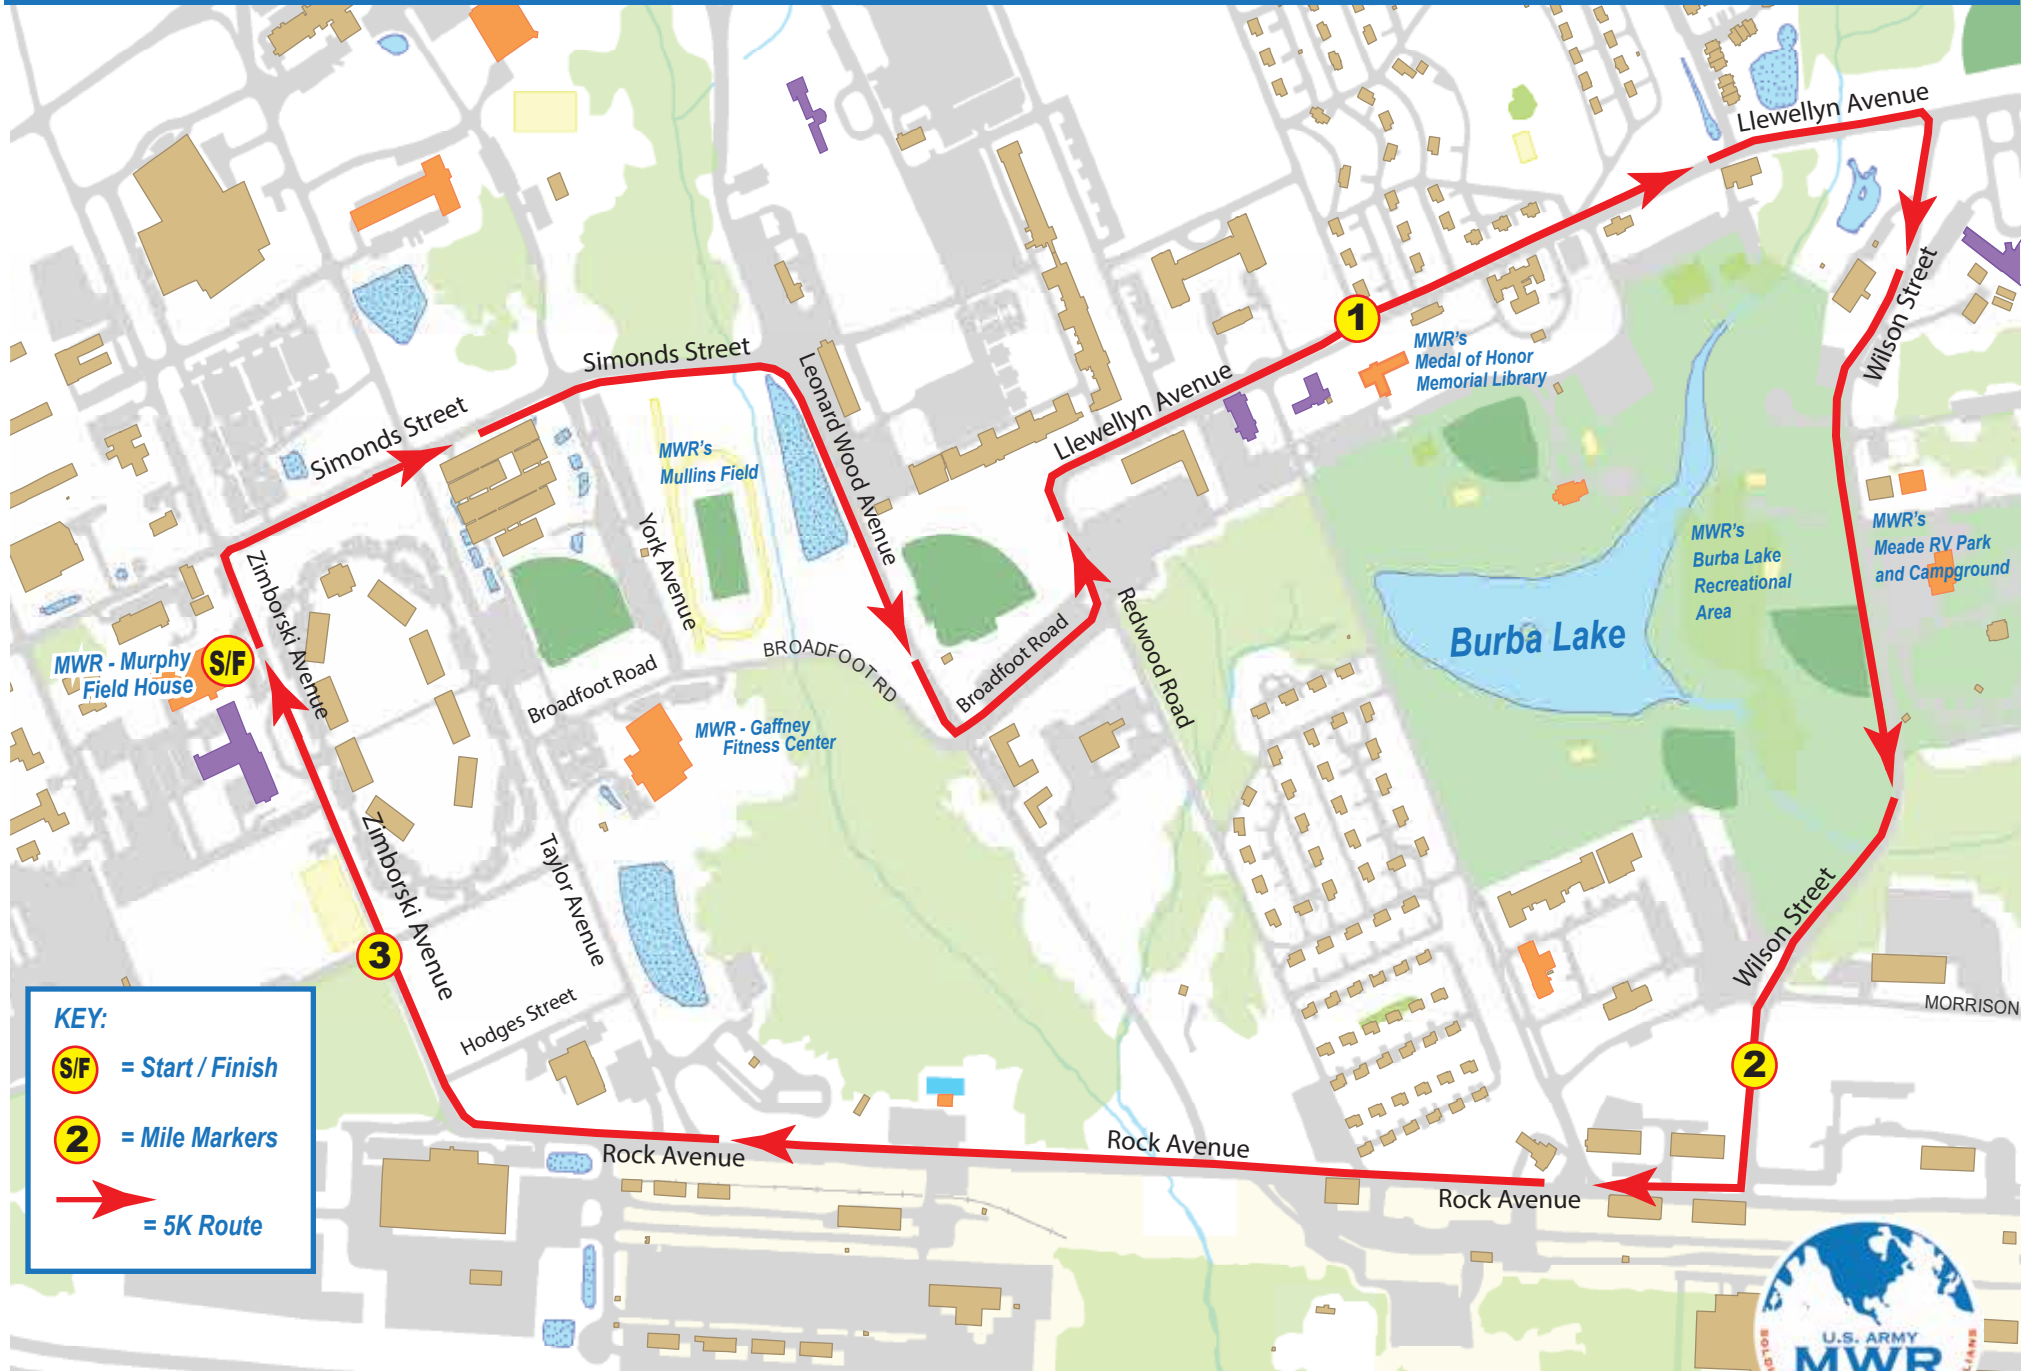

Murphy Field House 5K Route

KEY:

S/F = Start / Finish

2 = Mile Markers

→ = 5K Route